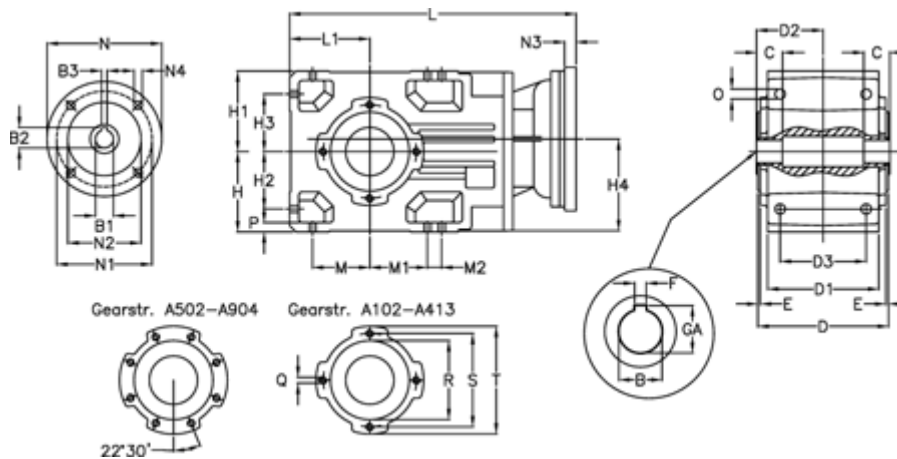

Article number: 29600107644225

Description: Bevel helical gearbox
A102UH30-76,4-P71B5

Measures

B = 30	D3 = 75	H3 = 50.0	N1 = 130	S = 100
B1 = 14	Description = A102UH30-xx-P71 B5	H4 = 83.0	N2 = 110	T = 120
B2 = 16.3	E = 3.0	L = 282.5	N3 = 0	
B3 = 5	F = 8	L1 = 70	N4 = M8x16	
C = 18	GA = 33.3	M = 50.0	O = 9.5	
D = 117	H = 70	M1 = 50.0	P = 9	
D1 = 95	H1 = 70	M2 = 0	Q = M8x12	
D2 = 60.0	H2 = 50.0	N = 160	R = 80	